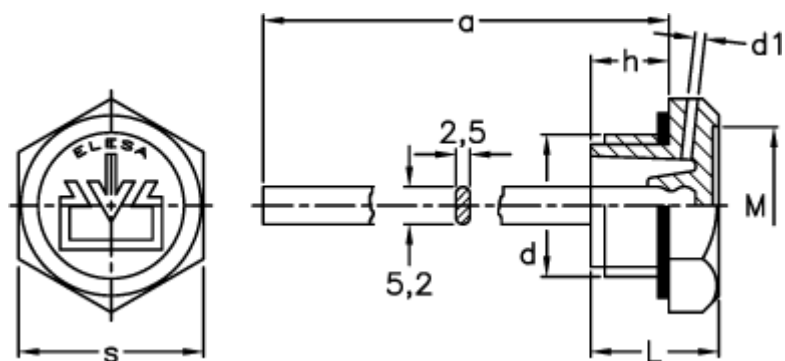

Data Sheet

Article number: 2311059557

Description: E+G Oil fill plug, w/breather hole
TCDF.16x1,5+a, black

Measures

a	= 120
d	= M16x1,5
d1	= 2
h	= 9
L	= 16
M	= 17.0
s	= 22
Tightening torque N m = 8 til 10	